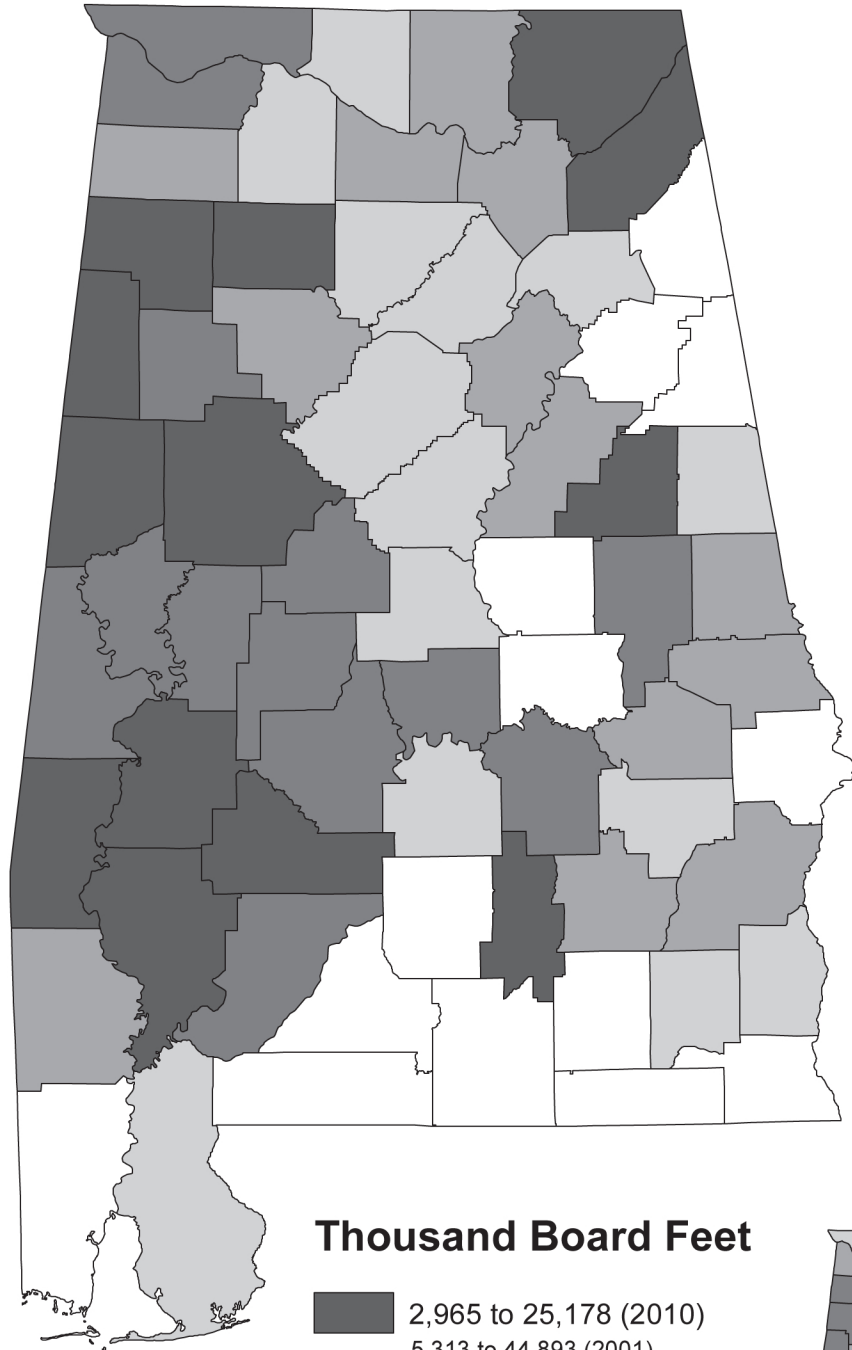

Hardwood Saw Timber, 2010

Thousand Board Feet